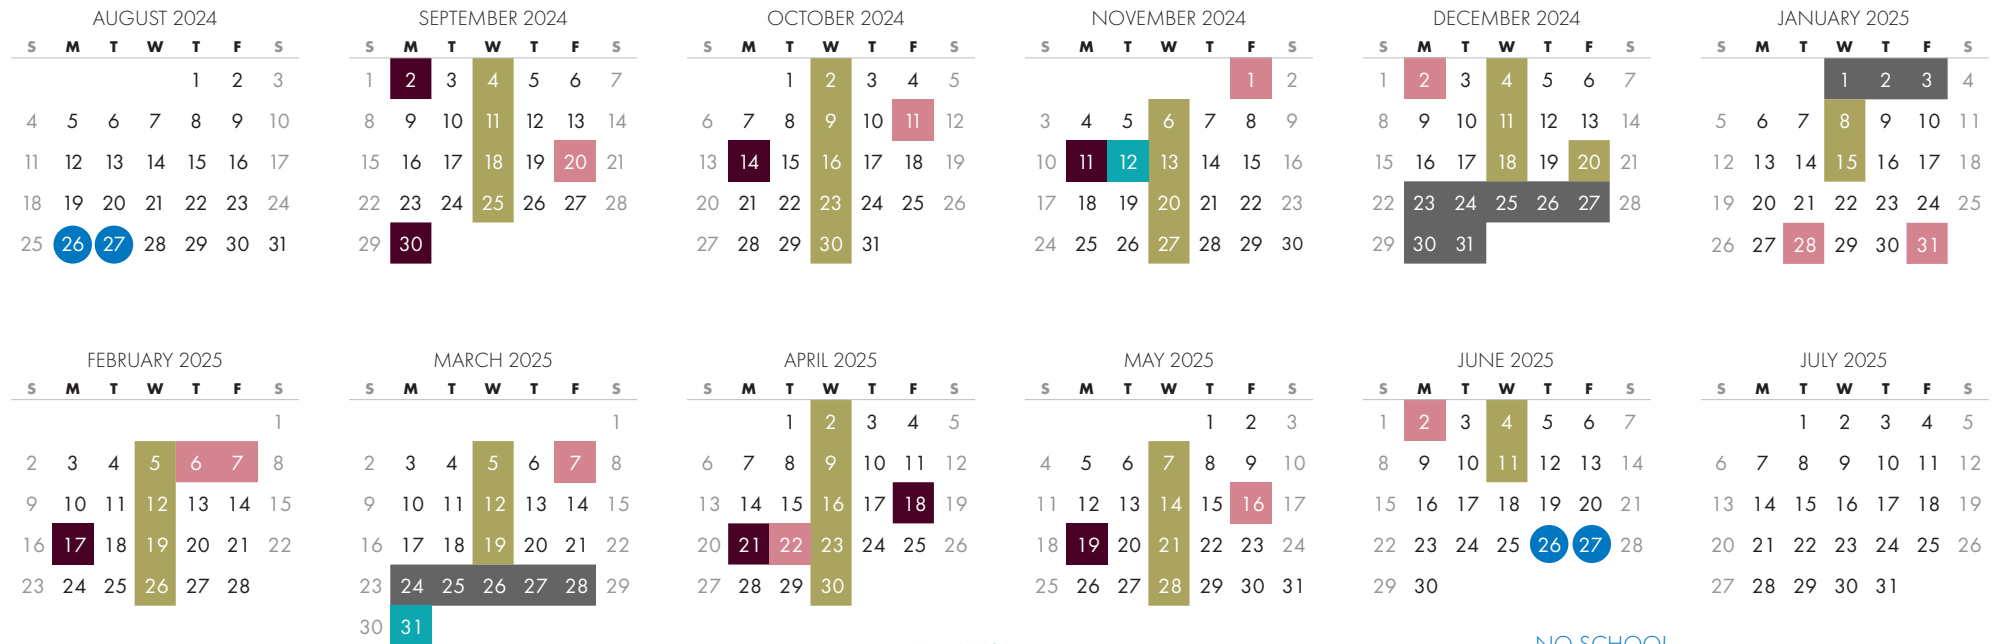

# Grade 10-12 Division Calendar

2024-2025

-  Holiday – No School
-  Staff Meeting/PD Day - No Students
-  Early Dismissal
-  In Lieu of Parent Teacher Interviews – No School
-  Winter/Spring Break
-  Staff Key Dates

## KEY DATES

- August 28 First Day of Regular Classes
- December 20 Early Dismissal
- January 6 Classes Resume After Winter Break
- January 29 Semester 2 Begins
- April 1 Classes Resume After Spring Break
- June 25 Last Day of Classes

## STAFF KEY DATES

- August 26 & 27 Operational Days for Staff
- June 26 & 27 Operational Days for Staff

## NO SCHOOL

- September 2 Labour Day
- September 20 Staff Meeting & PD Day
- September 30 National Day for Truth and Reconciliation
- October 11 Staff Meeting & PD Day
- October 14 Thanksgiving Day
- November 1 Staff Meeting & PD Day
- November 11 Remembrance Day
- November 12 Schools Closed
- December 2 Staff Meeting & PD Day
- December 23-January 3 Winter Break
- January 28 Staff Meeting & PD Day
- January 31 Staff Meeting & PD Day
- February 6 & 7 Teachers' Convention
- February 17 Family Day
- March 7 Staff Meeting & PD Day
- March 24-28 Spring Break
- March 31 Schools Closed
- April 18 Good Friday
- April 21 Easter Monday
- April 22 Staff Meeting & PD Day
- May 16 Staff Meeting & PD Day
- May 19 Victoria Day
- June 2 Staff Meeting & PD Day