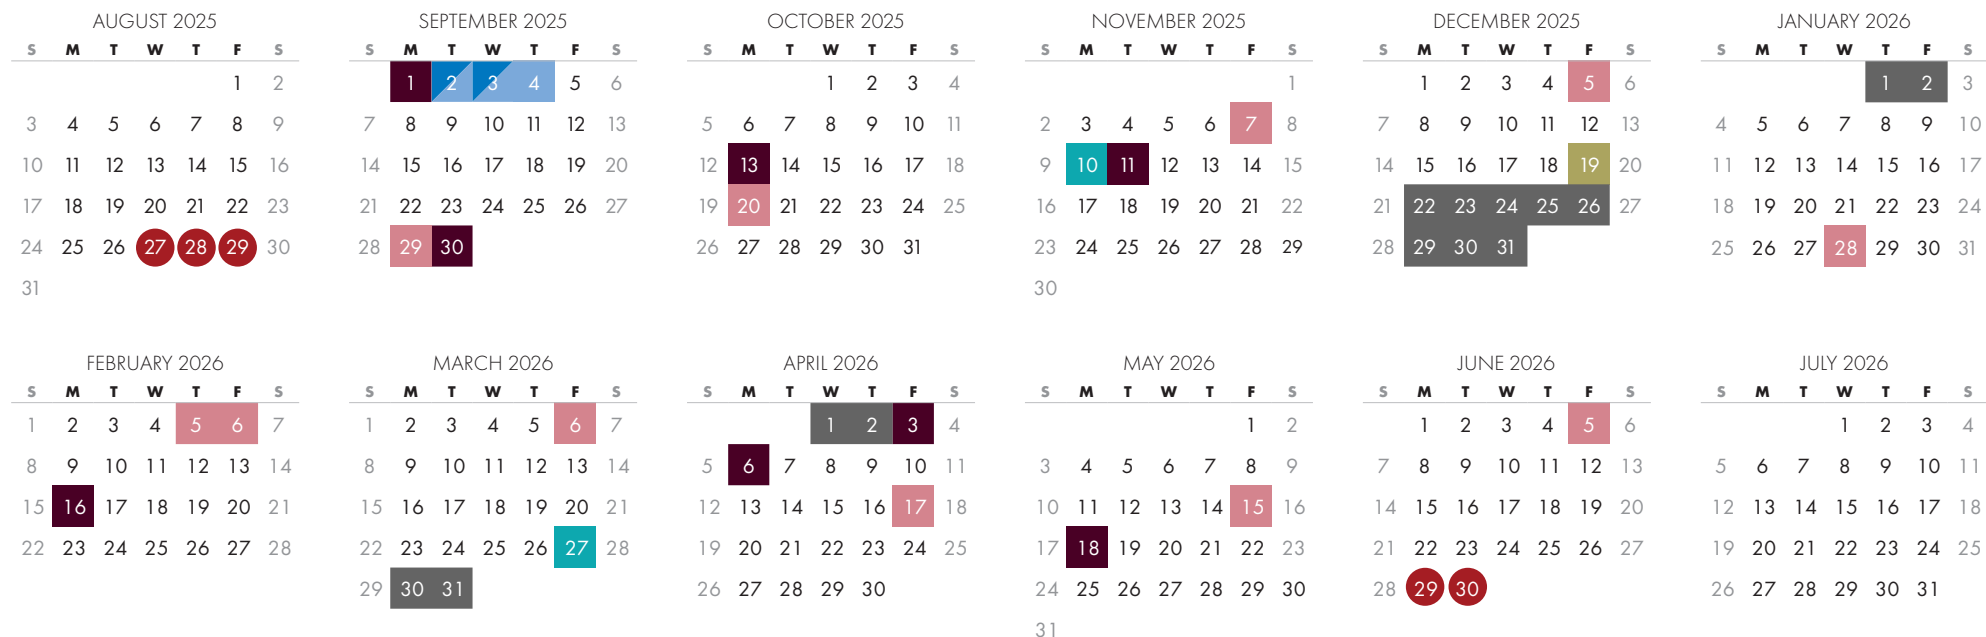

Division Calendar

2025-2026

- Holiday – No School
- No Kindergarten
- Staggered Entry: Grade 1-9
- Staggered Entry: Kindergarten
- Staff Meeting/PD Day - No Students
- Early Dismissal/No Kindergarten
- In Lieu of Parent Teacher Interviews – No School
- Winter/Spring Break
- Operational Days for Staff

KEY DATES

- September 2 & 3 Staggered Entry: Grade 1-9
- September 2-4 Staggered Entry: Kindergarten
- September 4 First Day: Grade 1-12
- September 5 First Day: Kindergarten
- December 19 Early Dismissal/No Kindergarten
- January 5 Classes Resume After Winter Break
- January 29 Semester 2 Begins
- April 7 Classes Resume After Spring Break
- June 26 Last Day of Classes

NO SCHOOL

- September 1 Labour Day
- September 29 Staff Meeting & PD Day
- September 30 National Day for Truth and Reconciliation
- October 13 Thanksgiving Day
- October 20 Staff Meeting & PD Day
- November 7 Staff Meeting & PD Day
- November 10 Schools Closed
- November 11 Remembrance Day
- December 5 Staff Meeting & PD Day
- December 22-January 2 Winter Break
- January 28 Staff Meeting & PD Day
- February 5 & 6 Teachers' Convention
- February 16 Family Day
- March 6 Staff Meeting & PD Day
- March 27 Schools Closed
- March 20-April 2 Spring Break
- April 3 Good Friday
- April 6 Easter Monday
- April 17 Staff Meeting & PD Day
- May 15 Staff Meeting & PD Day
- May 18 Victoria Day
- June 5 Staff Meeting & PD Day